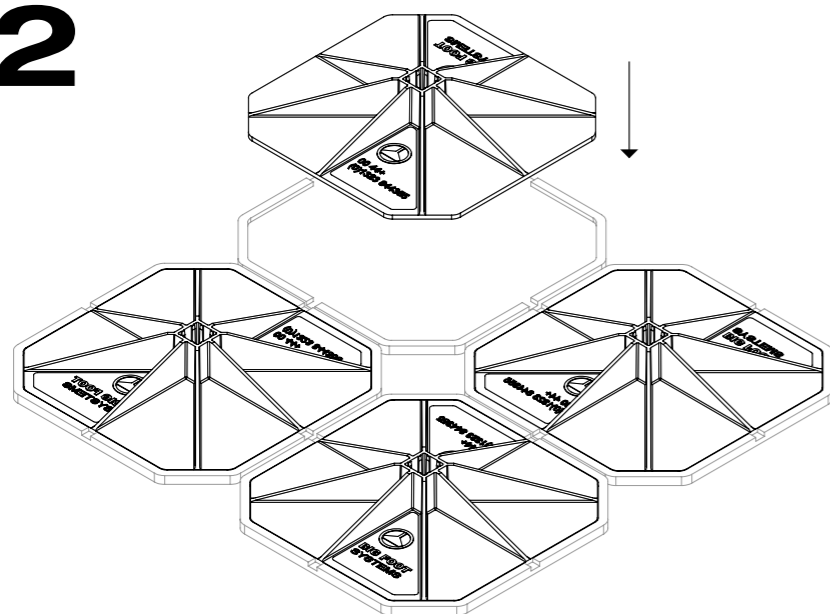

INSTALL INSTRUCTIONS

Cube

1

2

3

4

AV MAT
x 4

FOOT
x 4

CUBE SIDE
x 2

CUBE CROSS BAR
x 1

BOLT
x 2

NUT
x 2

Contact
+44 (0)1323 844 355
technical@bigfootsupport.com

Big Foot Systems Ltd
Apex Way Hailsham
East Sussex BN27 3WA
United Kingdom

www.bigfootsupport.com