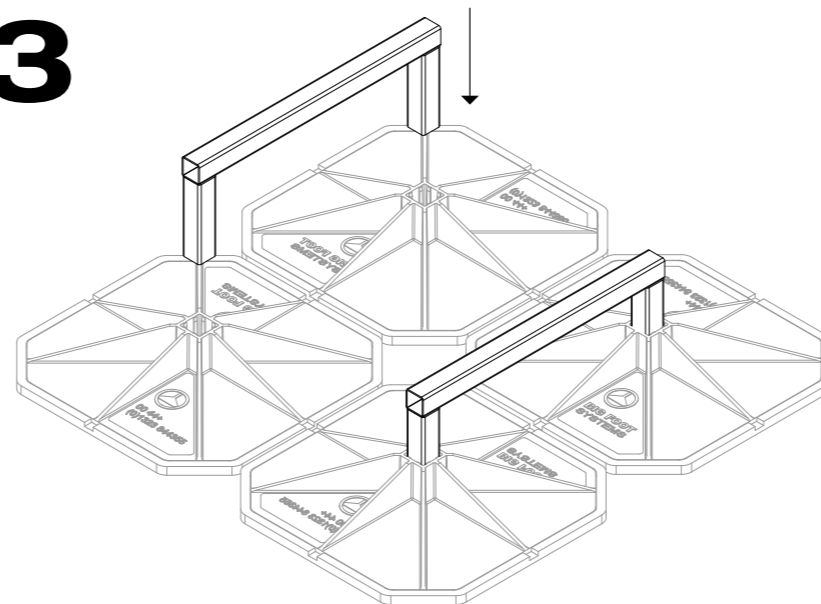

INSTALL INSTRUCTIONS

Cube

1

2

3

4

AV MAT
x 4

FOOT
x 4

CUBE SIDE
x 2

CUBE CROSS BAR
x 1

BOLT
x 2

NUT
x 2

Contact
+44 (0)1323 844 355
technical@bigfootsupport.com

Big Foot Systems Ltd
Apex Way Hailsham
East Sussex BN27 3WA
United Kingdom

www.bigfootsupport.com