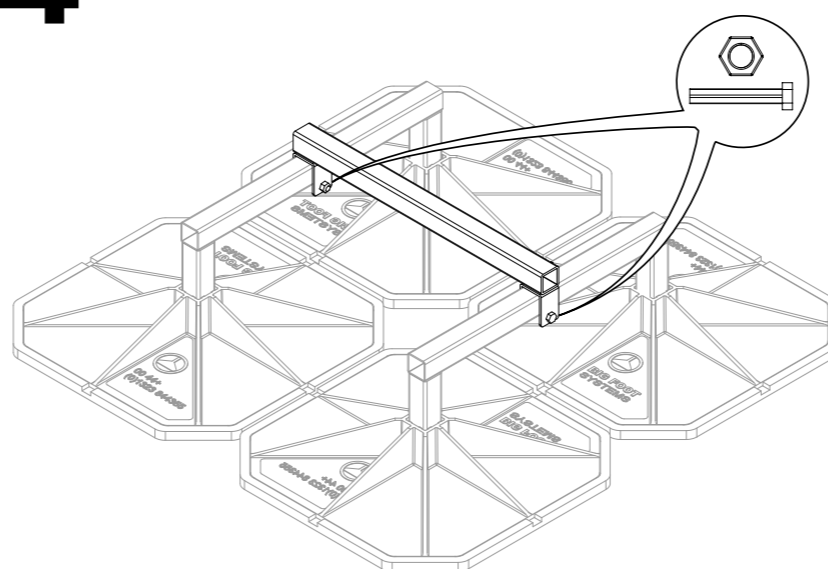

INSTALL INSTRUCTIONS

Cube

1

2

3

4

AV MAT
x 4

FOOT
x 4

CUBE SIDE
x 2

CUBE CROSS BAR
x 1

BOLT
x 2

NUT
x 2

Contact
+44 (0)1323 844 355
technical@bigfootsupport.com

Big Foot Systems Ltd
Apex Way Hailsham
East Sussex BN27 3WA
United Kingdom

www.bigfootsupport.com